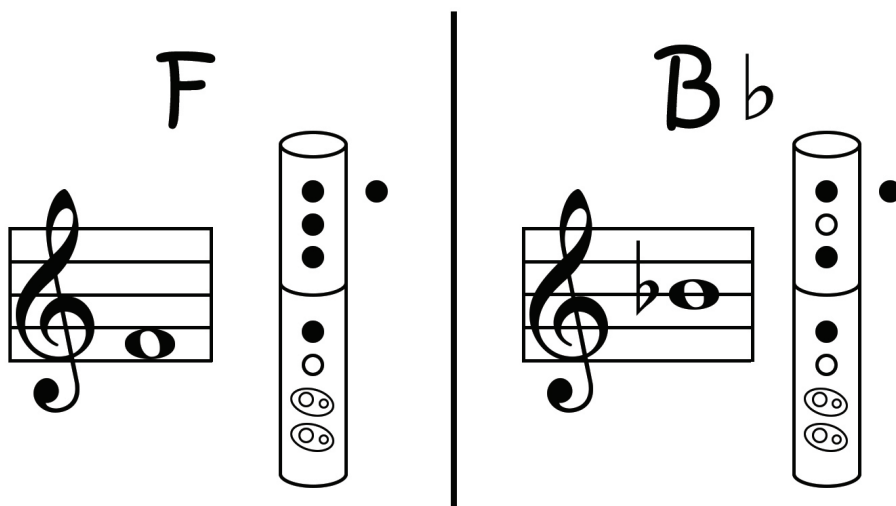

Step 2: FINGERING

LEARN ALL