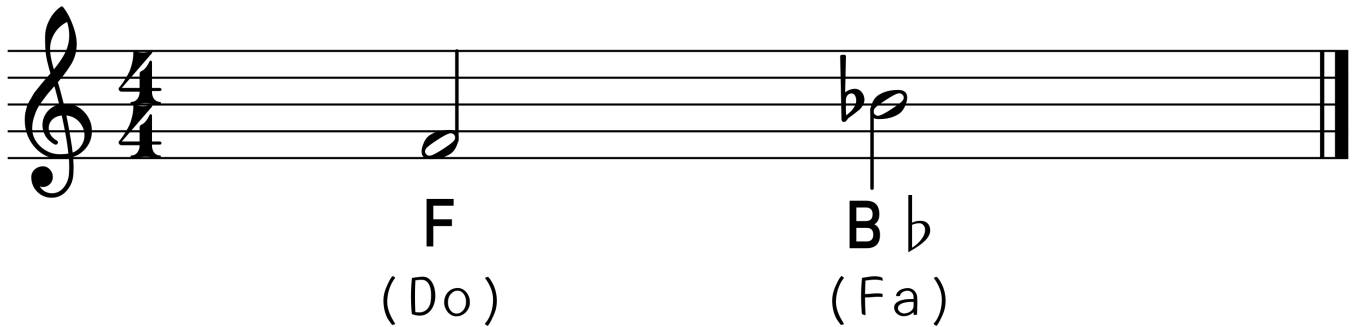

Recorder Karate

ORANGE BELT

Step 1: NOTE NAMES

LEARN ALL