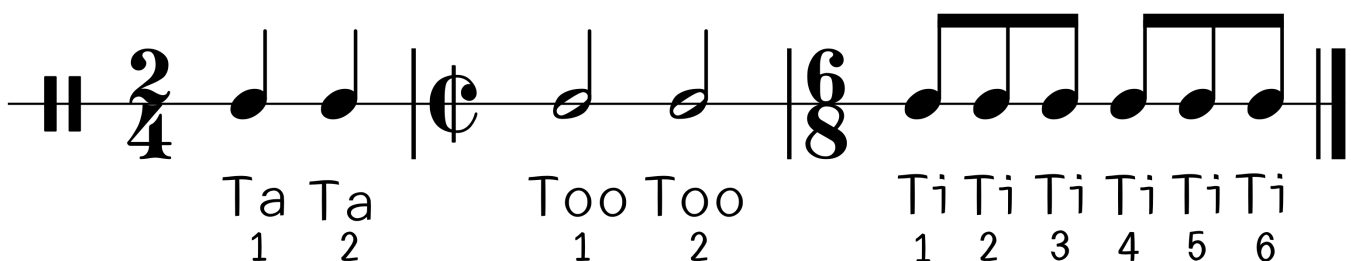

Step 3: TIME SIGNATURES

LEARN ALL